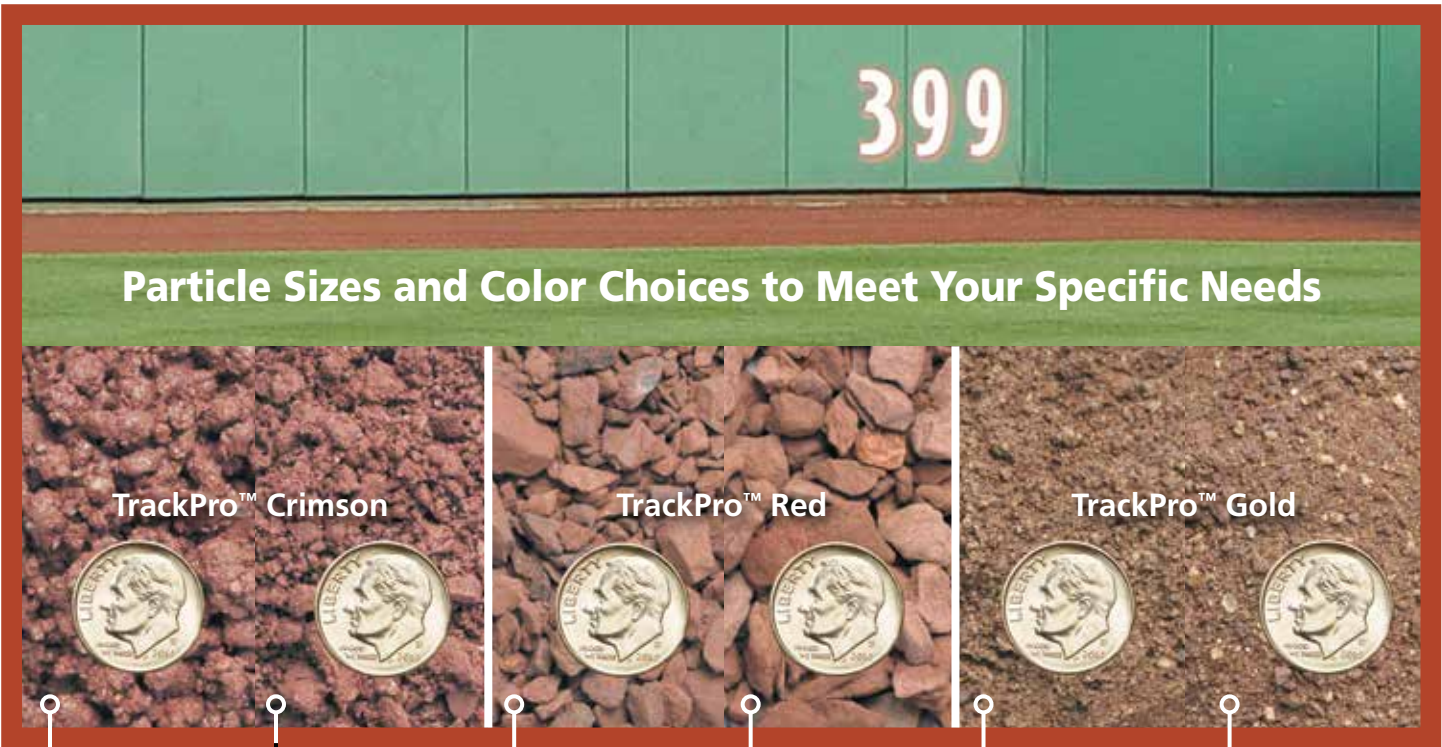

TrackPro™ Crimson

TrackPro™ Red

TrackPro™ Gold

Particle Sizes and Color Choices to Meet Your Specific Needs