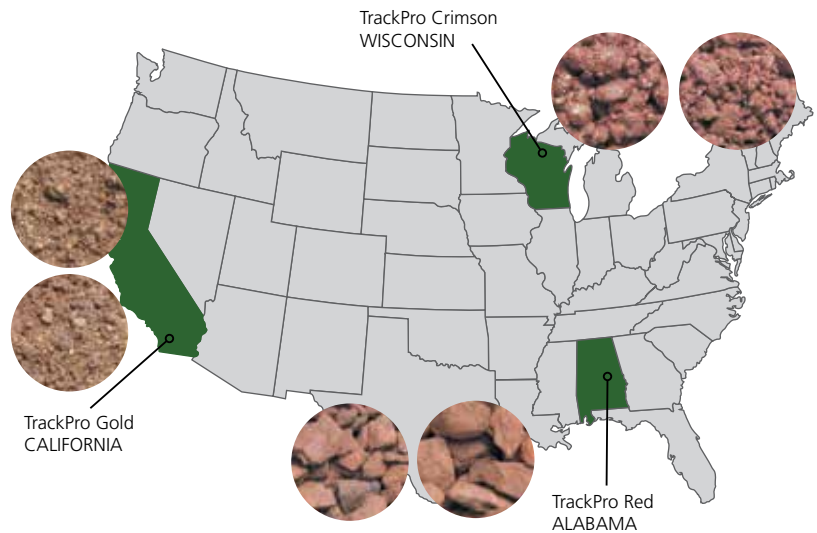

Turface® TrackPro™

An Ideal Solution to Manage Moisture and Improve Footing

Economics and Logistics

Maximize your savings by selecting the products and shipping location nearest you.

Shipping and Application. Turface® TrackPro™ is available in 2,000-pound sacks or bulk truckloads. To optimize product performance, read and follow application guidelines available at Turface.com.

From Warning Tracks to Walking Paths

Turface TrackPro provides a solution in areas where standing water and mud are reoccurring problems. Install this beautiful aggregate on any area with high foot traffic where you want a consistent surface, better drainage, compaction resistance and enhanced aesthetics:

- In front of dugouts
- Walkways between diamonds
- Landscape paths
- Driveways